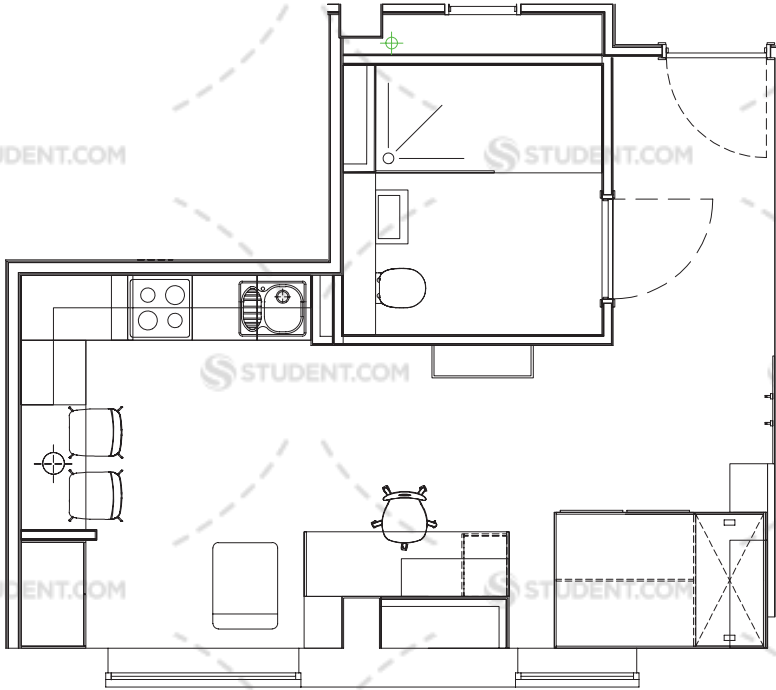

Platinum Studio

Floors 1, 2, 3 & 4

30m²

Average Floor Space

- Private en-suite
- Private open plan kitchen
- Oven, 4 ring hob, microwave, extractor
- Undercounter fridge/freezer
- 3/4 double bed
- Desk & office chair
- Under & over desk shelving unit
- Full length mirror
- Private dining suite*
- Lucky8 Lounge*
- Padel Court*
- Golf simulator*
- Cinema room*
- Yoga and PT studio*
- Study room*
- Relaxation room*
- Arts and crafts room*
- Gaming room*
- Music room*
- Karaoke lounge*
- Secure bicycle parking

*-subject to final confirmation.

0777 357 7031

exchangecourt@host-students.com
host-students.com

Please note that all studio sizes and layouts may vary depending on location and floor number. Room plans are indicative only. Please check individual studio details with our onsite team.