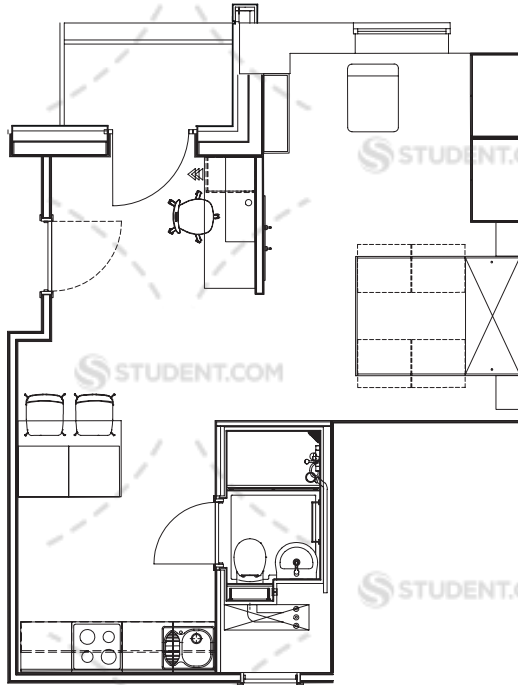

## Diamond Studio

Floors 1, 2, 3 & 4

28m<sup>2</sup>

Average Floor Space

- Private en-suite
- Private open plan kitchen
- Oven, 4 ring hob, microwave, extractor
- Undercounter fridge/freezer
- 3/4 double bed
- Desk & office chair
- Under & over desk shelving unit
- Full length mirror
- Private dining suite\*
- Lucky8 Lounge\*
- Padel Court\*
- Golf simulator\*
- Cinema room\*
- Yoga and PT studio\*
- Study room\*
- Relaxation room\*
- Arts and crafts room\*
- Gaming room\*
- Music room\*
- Karaoke lounge\*
- Secure bicycle parking

## Gold Studio

Floors G, 1, 2, 3, 4, 5, 6 & 7

26m<sup>2</sup>

Average Floor Space

- Private en-suite
- Private open plan kitchen
- Oven, 4 ring hob, microwave, extractor
- Undercounter fridge/freezer
- 3/4 double bed
- Desk & office chair
- Under & over desk shelving unit
- Full length mirror
- Private dining suite\*
- Lucky8 Lounge\*
- Padel Court\*
- Golf simulator\*
- Cinema room\*
- Yoga and PT studio\*
- Study room\*
- Relaxation room\*
- Arts and crafts room\*
- Gaming room\*
- Music room\*
- Karaoke lounge\*
- Secure bicycle parking

## Platinum Studio with Balcony

Floors G, 1, 2, 3 & 4

**32m<sup>2</sup>**

Average Floor Space

- Private en-suite
- Private open plan kitchen
- Oven, 4 ring hob, microwave, extractor
- Undercounter fridge/freezer
- 3/4 double bed
- Desk & office chair
- Under & over desk shelving unit
- Full length mirror
- Private dining suite\*
- Lucky8 Lounge\*
- Padel Court\*
- Golf simulator\*
- Cinema room\*
- Yoga and PT studio\*
- Study room\*
- Relaxation room\*
- Arts and crafts room\*
- Gaming room\*
- Music room\*
- Karaoke lounge\*
- Secure bicycle parking