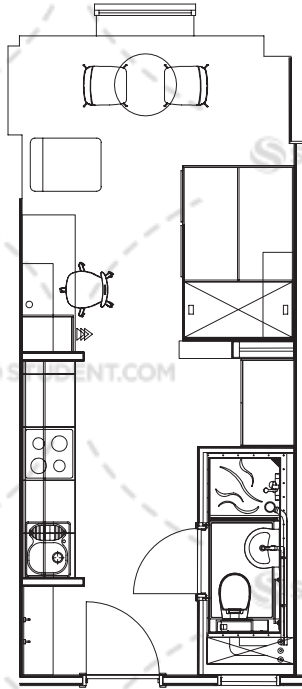

## Bronze Studio with Balcony

Floors G, 1, 2, 3, 4, 5, 6 & 7

21m<sup>2</sup>

Average Floor Space

- Private en-suite
- Private open plan kitchen
- Oven, 4 ring hob, microwave, extractor
- Undercounter fridge/freezer
- 3/4 double bed
- Desk & office chair
- Under & over desk shelving unit
- Full length mirror
- Private dining suite\*
- Lucky8 Lounge\*
- Padel Court\*
- Golf simulator\*
- Cinema room\*
- Yoga and PT studio\*
- Study room\*
- Relaxation room\*
- Arts and crafts room\*
- Gaming room\*
- Music room\*
- Karaoke lounge\*
- Secure bicycle parking

\*-subject to final confirmation.

0777 357 7031

exchangecourt@host-students.com  
host-students.com

Please note that all studio sizes and layouts may vary depending on location and floor number.

Room plans are indicative only. Please check individual studio details with our onsite team.

## Bronze Studio

Floors 1, 2, 3, 4, 5, 6 & 7

21m<sup>2</sup>

Average Floor Space

- Private en-suite
- Private open plan kitchen
- Oven, 4 ring hob, microwave, extractor
- Undercounter fridge/freezer
- 3/4 double bed
- Desk & office chair
- Under & over desk shelving unit
- Full length mirror
- Private dining suite\*
- Lucky8 Lounge\*
- Padel Court\*
- Golf simulator\*
- Cinema room\*
- Yoga and PT studio\*
- Study room\*
- Relaxation room\*
- Arts and crafts room\*
- Gaming room\*
- Music room\*
- Karaoke lounge\*
- Secure bicycle parking

## Diamond Studio with Balcony

Floors 1, 2, 3 & 4

**28m<sup>2</sup>**

Average Floor Space

- Private en-suite
- Private open plan kitchen
- Oven, 4 ring hob, microwave, extractor
- Undercounter fridge/freezer
- 3/4 double bed
- Desk & office chair
- Under & over desk shelving unit
- Full length mirror
- Private dining suite\*
- Lucky8 Lounge\*
- Padel Court\*
- Golf simulator\*
- Cinema room\*
- Yoga and PT studio\*
- Study room\*
- Relaxation room\*
- Arts and crafts room\*
- Gaming room\*
- Music room\*
- Karaoke lounge\*
- Secure bicycle parking