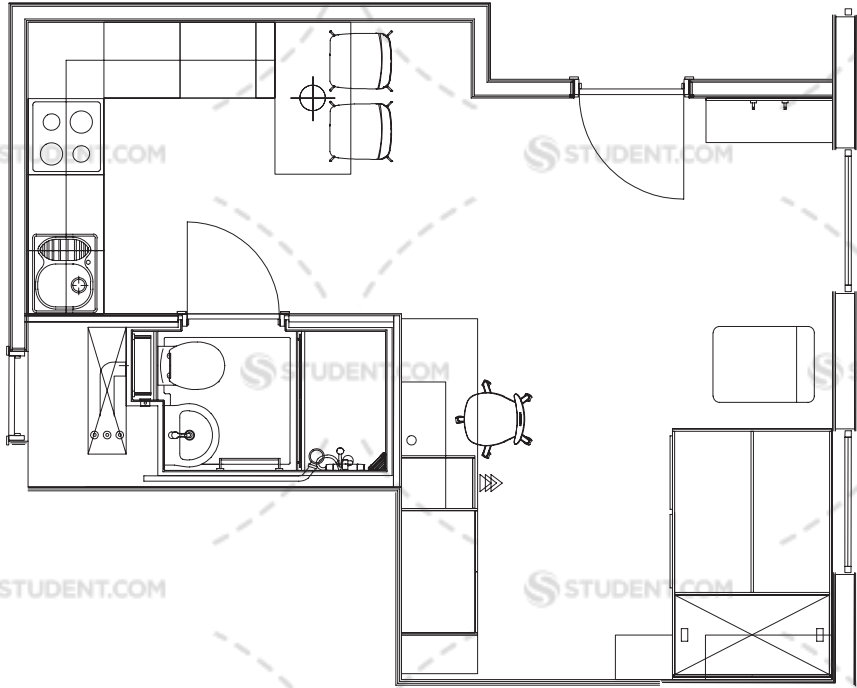

## Silver Studio

Floors G, 1, 2, 3, 4, 5, 6 & 7

**23m<sup>2</sup>**

Average Floor Space

- Private en-suite
- Private open plan kitchen
- Oven, 4 ring hob, microwave, extractor
- Undercounter fridge/freezer
- 3/4 double bed
- Desk & office chair
- Under & over desk shelving unit
- Full length mirror
- Private dining suite\*
- Lucky8 Lounge\*
- Padel Court\*
- Golf simulator\*
- Cinema room\*
- Yoga and PT studio\*
- Study room\*
- Relaxation room\*
- Arts and crafts room\*
- Gaming room\*
- Music room\*
- Karaoke lounge\*
- Secure bicycle parking

## Gold Studio with Balcony

Floors G, 1, 2, 3, 4, 6 & 7

26m<sup>2</sup>

Average Floor Space

- Private en-suite
- Private open plan kitchen
- Oven, 4 ring hob, microwave, extractor
- Undercounter fridge/freezer
- 3/4 double bed
- Desk & office chair
- Under & over desk shelving unit
- Full length mirror
- Private dining suite\*
- Lucky8 Lounge\*
- Padel Court\*
- Golf simulator\*
- Cinema room\*
- Yoga and PT studio\*
- Study room\*
- Relaxation room\*
- Arts and crafts room\*
- Gaming room\*
- Music room\*
- Karaoke lounge\*
- Secure bicycle parking